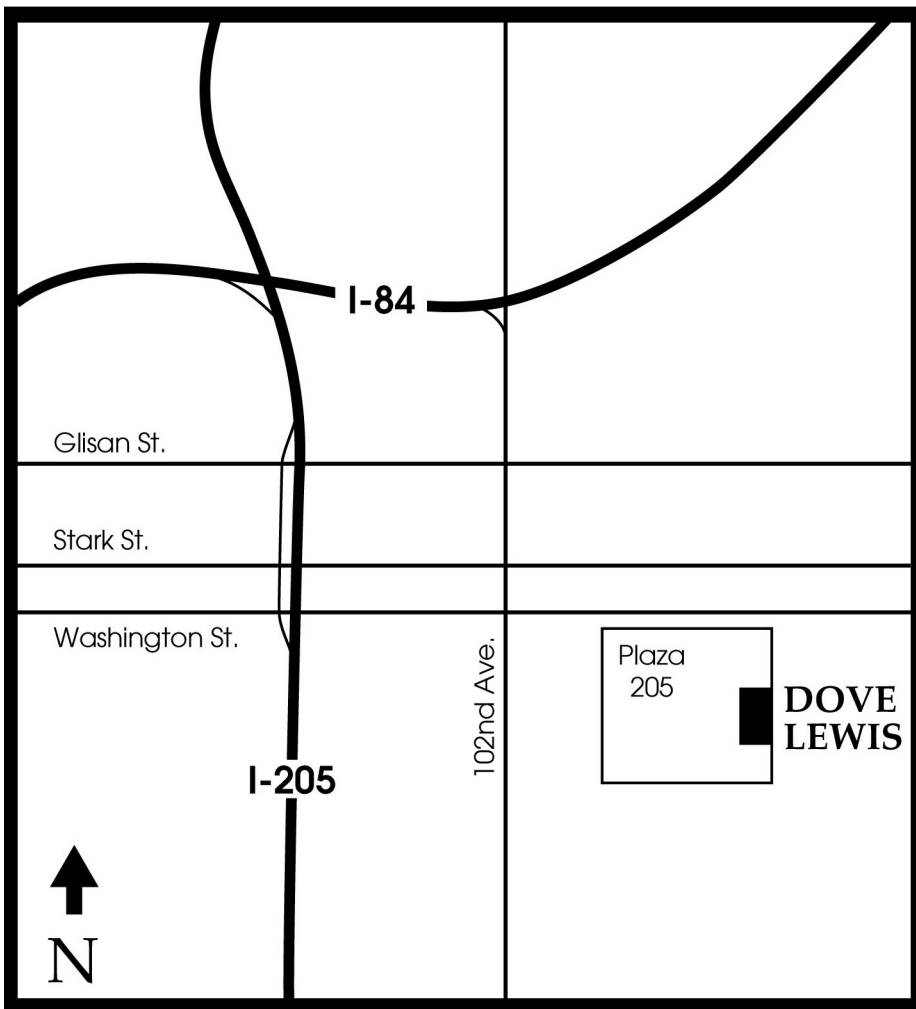

DoveLewis

Emergency
& ICU Hospital

Plaza 205

10564 SE Washington
Portland, OR 97216

phone
503.228.7281

fax
503.262.7194

open
Mon to Thurs 6pm—8am
Fri 6pm—Mon 8am